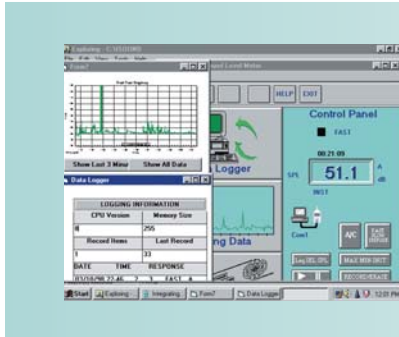

## 407780A Integrating Sound Level Meter

**Leq and SEL measurements with built-in datalogger and PC interface. Datalogs up to 32,000 readings using included software and USB cable.**

#### Applications:

- Perform Leq and SEL measurements
- OSHA compliance Testing
- Noise Ordinance
- Machine Noise Evaluation
- Data Storage for pertinent records

### Features

- 4-digit multifunction LCD with analog bargraph
- Precise linearity over wide range (100dB)
- Display modes: SPL, SPL MIN/MAX, SEL, and Leq
- Programmable integrating time
- A and C Frequency weighting
- Impulse/Fast/Slow response settings
- Datalogging function records up to 32,000 records
- Real time calendar/clock
- Analog and alarm output features can be used to connect with Frequency analyzers, chart recorders, external dataloggers, and sound level alarms
- Built-in USB interface with included Windows<sup>®</sup> datalogging software
- Tripod mount
- Meets IEC 61672-1, 60651/60804 Type 2 and ANSI S1.4 Type 2 specifications
- Complete with windscreen, adjustment screwdriver, USB cable, Windows<sup>®</sup> compatible software, battery, and case